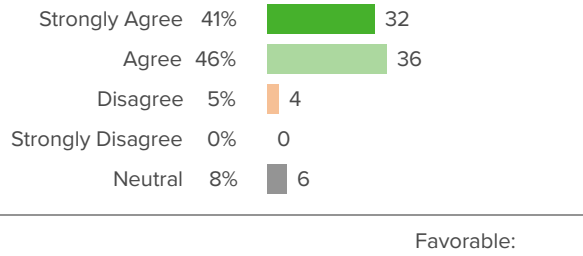

78 responses

District average:

Washington Elementary School District