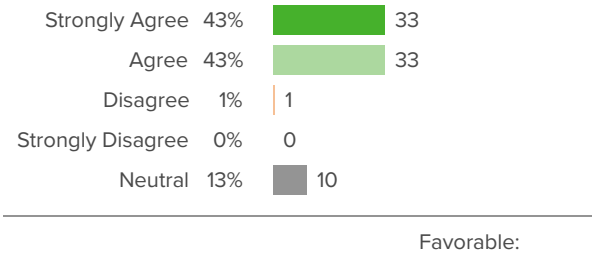

78 responses

District average:

Washington Elementary School District