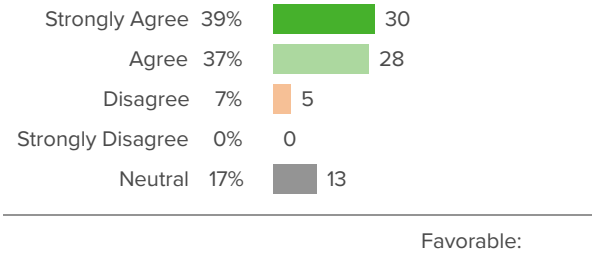

78 responses

District average:

Washington Elementary School District