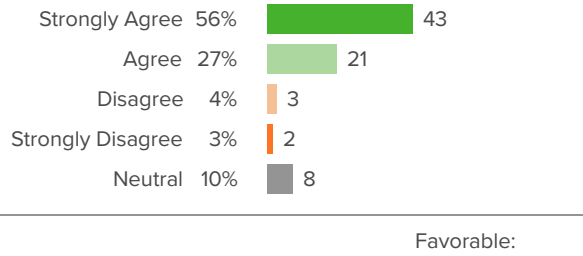

78 responses

District average:

Washington Elementary School District